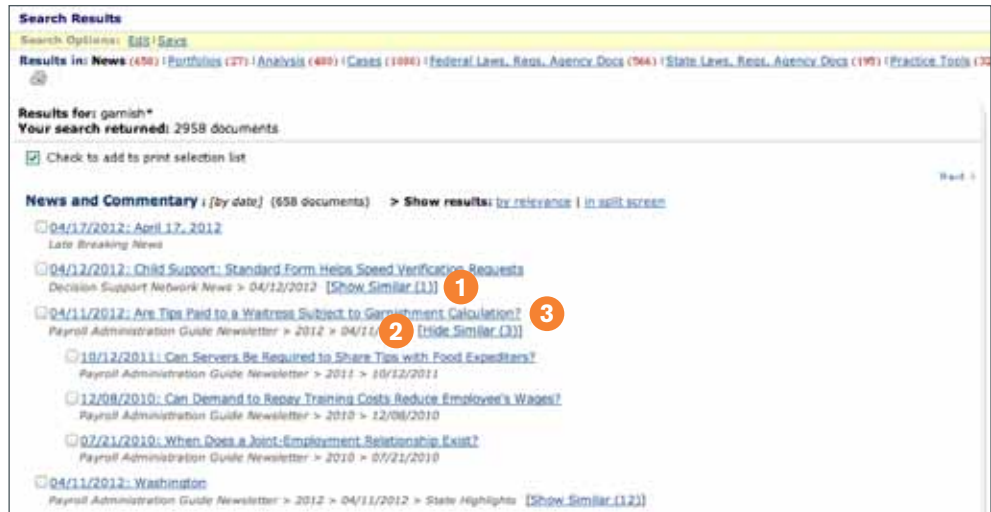

Bloomberg BNA

SEARCH MY BNA CROSS-PRODUCT SEARCHING

How-To Card

Search across all Bloomberg BNA products registered under a username and password with our cross-product search functionality.

- 1 Cross-Product Search**
To access the cross-product search function, click 'Search My BNA.'
- 2 Click 'Sign in for Additional Content'** to include subscriptions with different usernames and passwords from the one used with your original sign-in. (Optional)
- 3 Subscriptions are arranged by product category.** Drill down a product category and either select individual product(s), or click the checkbox next to a category name to select all products included in a category.
- 4 Enter search term(s)** and set an optional date restriction.
- 5 Click 'Search.'**

SEARCH MY BNA CROSS-PRODUCT SEARCHING

SEARCH RESULTS

- 1 Search results may list similar documents from other titles.
- 2 Click the 'Hide Similar(X)' link to hide the document list displaying the similar documents.
- 3 Click a document title to view the full text of the document.
- 4 View a document in its original source publication to access full functionality, e.g.: 'Share' and 'Add to My Folders.'
- 5 Click 'Go.'
- 6 Viewing the article in the original publication accesses the full functionality including 'Share' and 'Add to My Folders.'