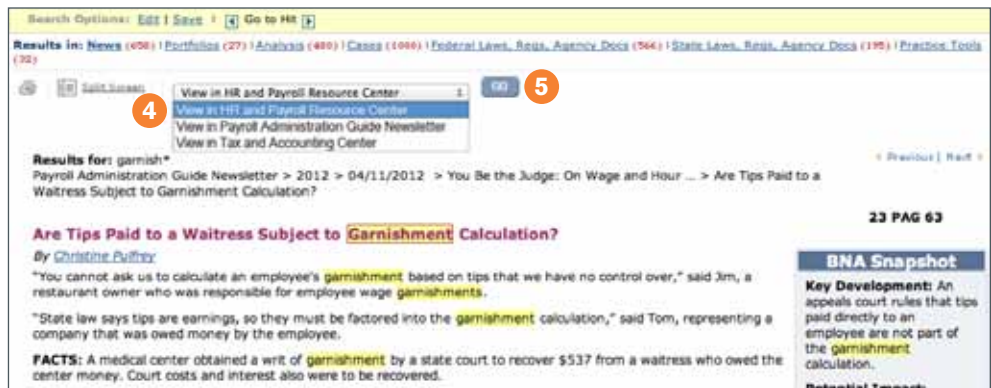

Bloomberg BNA

SEARCH MY BNA CROSS-PRODUCT SEARCHING

How-To Card

Search across all Bloomberg BNA products registered under a username and password with our cross-product search functionality.

- 1 Cross-Product Search**
To access the cross-product search function, click 'Search My BNA.'
- 2 Click 'Sign in for Additional Content'** to include subscriptions with different usernames and passwords from the one used with your original sign-in. (Optional)
- 3 Subscriptions are arranged by product category.** Drill down a product category and either select individual product(s), or click the checkbox next to a category name to select all products included in a category.
- 4 Enter search term(s)** and set an optional date restriction.
- 5 Click 'Search.'**

SEARCH MY BNA CROSS-PRODUCT SEARCHING

SEARCH RESULTS

- 1 Search results may list similar documents from other titles.
- 2 Click the 'Hide Similar(X)' link to hide the document list displaying the similar documents.
- 3 Click a document title to view the full text of the document.
- 4 View a document in its original source publication to access full functionality, e.g.: 'Share' and 'Add to My Folders.'
- 5 Click 'Go.'
- 6 Viewing the article in the original publication accesses the full functionality including 'Share' and 'Add to My Folders.'